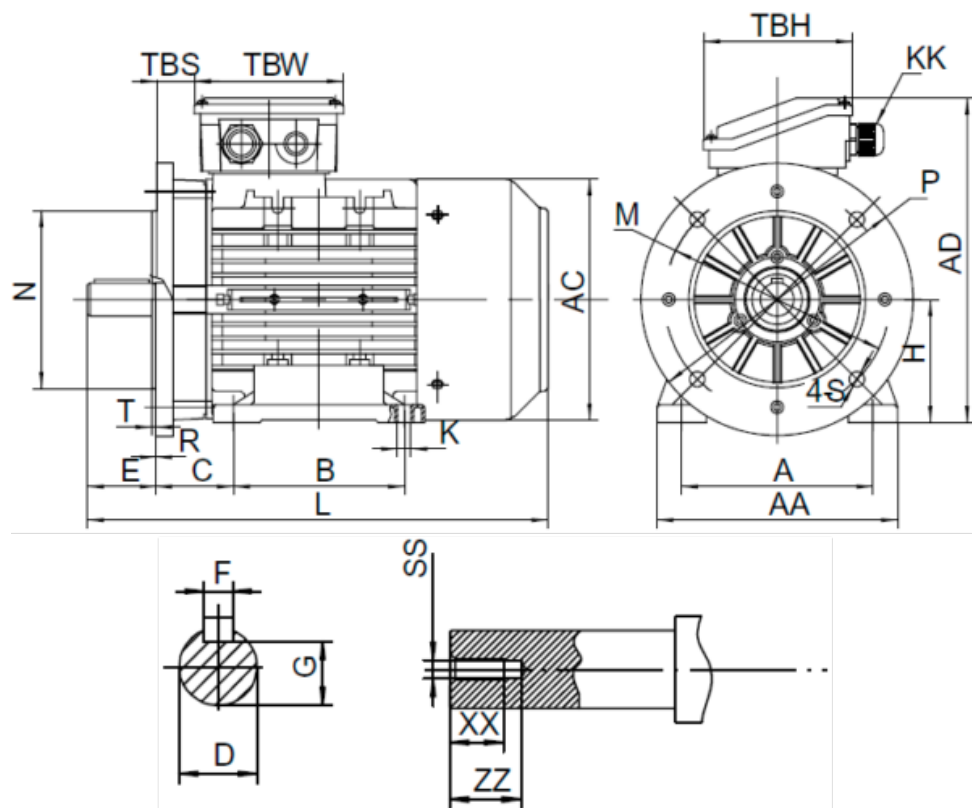

Data Sheet

Article number: 25180150027201

Description: Kleedrive T3A 132M3-2 15.0kw 2800 rpm
3x400/690V 50 HZ IP55 B35 Eff=91,9%

Measures

A = 216	F = 10	TBW = 118
AA = 260	G = 33	XX = 28
AC = Ø261	H = 132	ZZ = 37
AD = 323	HD = 191	
B = 178	L = 498	
C = 89	SS = M12	
D = Ø38	TBH = 118	
E = 80	TBS = 36.5	